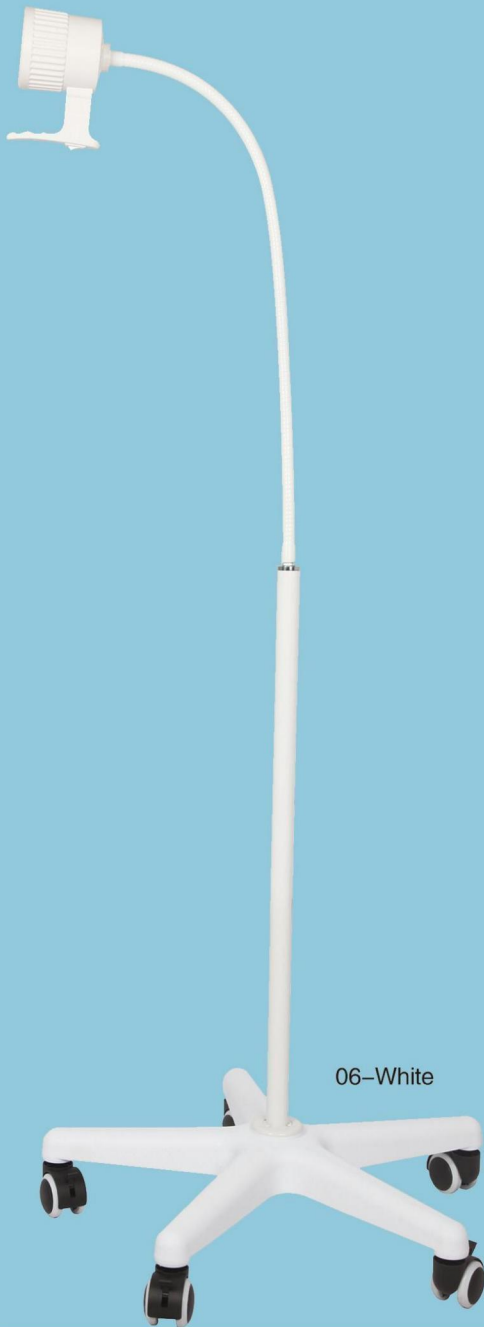

LED 7 Hole Cold and Warm Color Temperature Medical Examination Lamp

ABS lamp head and LED 7 hole cold and warm light source

National / European / UK standard plug

Height adjusting knob

Model	PW-06 LED	Color temperature / service life of light source	4200-6500/70 CRI
Lamp head size	12*7cm (7 hole)	voltage	90V-240V 50/60Hz
"Goose neck tube	60cm	Brightness /50cm far illuminance	8000LUX
Pole height	100cm	Application	Minor surgery, suture, puncture, facial features, gynecology, examination
Size of PP pentagonal base	50cm	Packing size & weight of single unit	57*57*17cm /3.8kg
Power	7W		