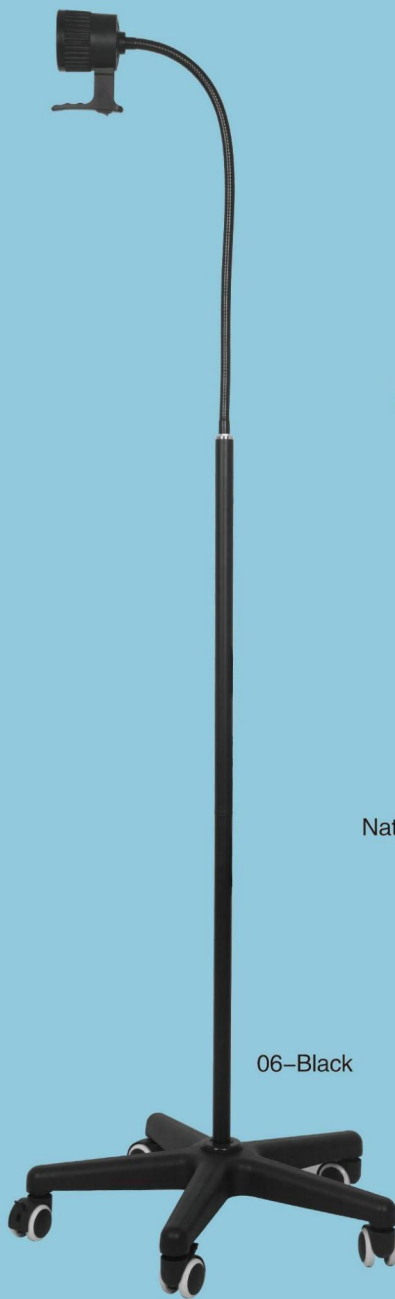

LED 7 Hole Cold and Warm Color Temperature Medical Examination Lamp

ABS lamp head and LED 7 hole cold and warm light source

National / European / UK standard plug

Height adjusting knob

Model	PW-06 LED	Color temperature / service life of light source	4200-6500/70 CRI
Lamp head size	12*7cm (7 hole)	voltage	90V-240V 50/60Hz
"Goose neck tube	60cm	Brightness /50cm far illuminance	8000LUX
Pole height	100cm	Application	Minor surgery, suture, puncture, facial features, gynecology, examination
Size of PP pentagonal base	50cm	Packing size & weight of single unit	57*57*17cm /3.8kg
Power	7W		