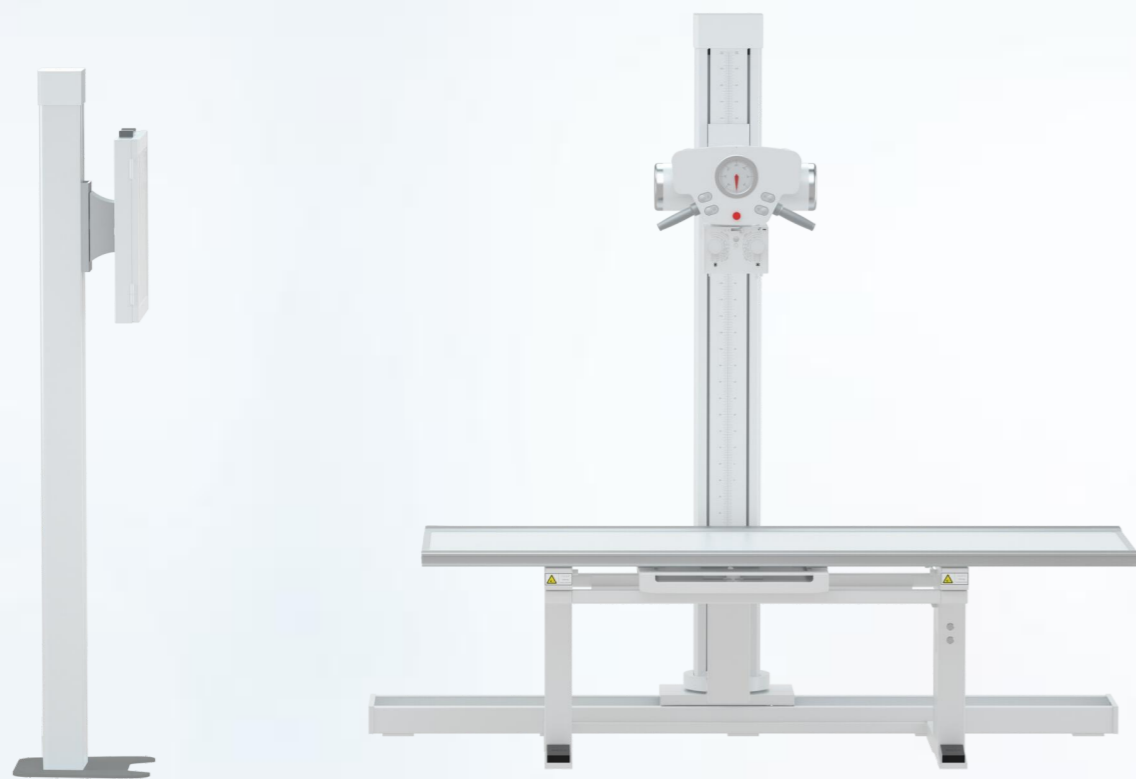

MTP series

Digital Medical X-Ray Radiographic System

- Multiple

Multifunctional floor mounted system with the wireless flat panel detector, it supplies you a comprehensive, cost-effective, space saving solution.

- Compact

Compact system offers stress-free flexible positioning experience, greatly improve the efficiency of the workflow. All movement manual operation available.

- Humanized

All free rotation of x-ray tube arm and tube stand integrate with the wide range tabletop movement would assist the radiographers to operate smartly. Various examinations can be done easily and smoothly. X-ray tube arm swivel capability supports stretcher or wheelchair examination.

- Excellent

Large view wireless flat panel detector optimizes the diagnosis accuracy by the excellent image quality with fast acquiring speed and unlock the value of existed general x-ray system.

ADVANCED FLAT PANEL DETECTOR EXCELLENT CLINICAL IMAGES +

17*17

Wireless FPD

3072*3072

Static Pixel Matrix

9.4 million

Pixel

SPECIFIC CLINIC POSITIONS +

OUTSTANDING CLINIC IMAGING +