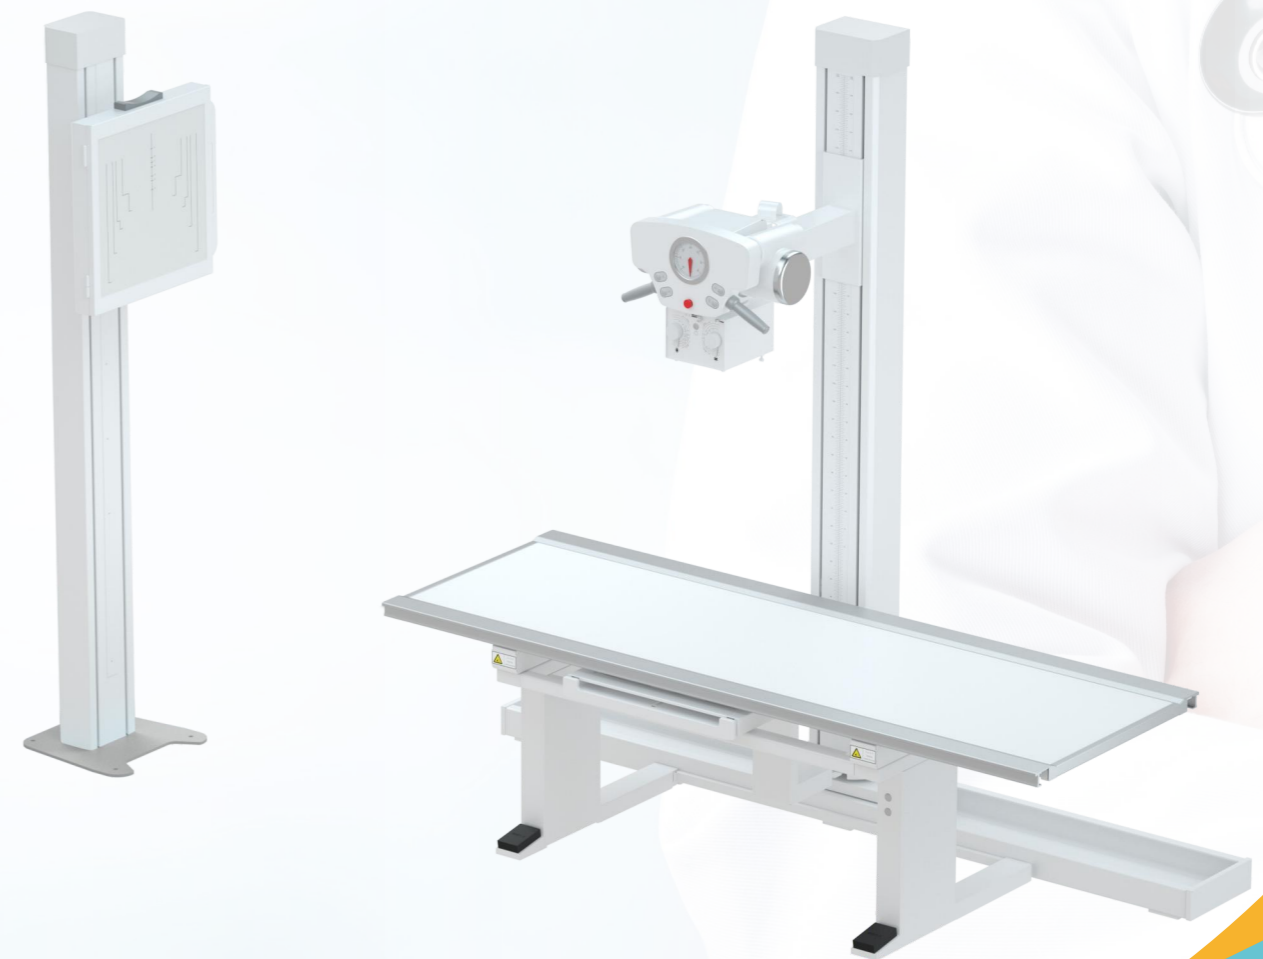

MTP series

Digital Medical X-Ray Radiographic System

- Multiple

Multifunctional floor mounted system with the wireless flat panel detector, it supplies you a comprehensive, cost-effective, space saving solution.

- Compact

Compact system offers stress-free flexible positioning experience, greatly improve the efficiency of the workflow. All movement manual operation available.

- Humanized

All free rotation of x-ray tube arm and tube stand integrate with the wide range tabletop movement would assist the radiographers to operate smartly. Various examinations can be done easily and smoothly. X-ray tube arm swivel capability supports stretcher or wheelchair examination.

- Excellent

Large view wireless flat panel detector optimizes the diagnosis accuracy by the excellent image quality with fast acquiring speed and unlock the value of existed general x-ray system.

ADVANCED FLAT PANEL DETECTOR EXCELLENT CLINICAL IMAGES +

17*17

Wireless FPD

3072*3072

Static Pixel Matrix

9.4 million

Pixel

SPECIFIC CLINIC POSITIONS +

OUTSTANDING CLINIC IMAGING +